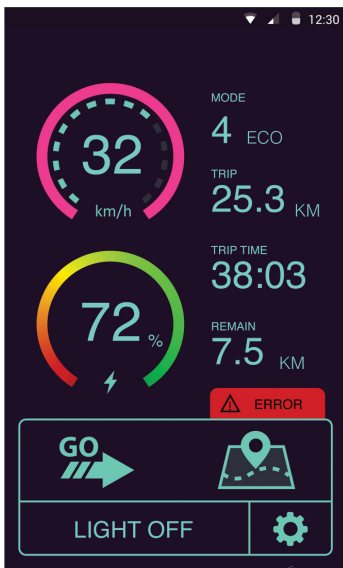

GWAConnect[®] APP

GWAConnect[®] Main Screen

■ Bike Information

■ Speed, Battery, Distance, Status

■ Bike Control

■ Mode, Headlight, Timing

■ Map

■ Tracking, Destination

■ Intuitive Controls

■ Notifications, Advertisements

GWAConnect[®] Bike Status Screen

■ Detailed Bike Information

■ Battery, Motor, HMI's

■ Bike Diagnostics

■ Remote Service, Evaluation

■ Record and Report