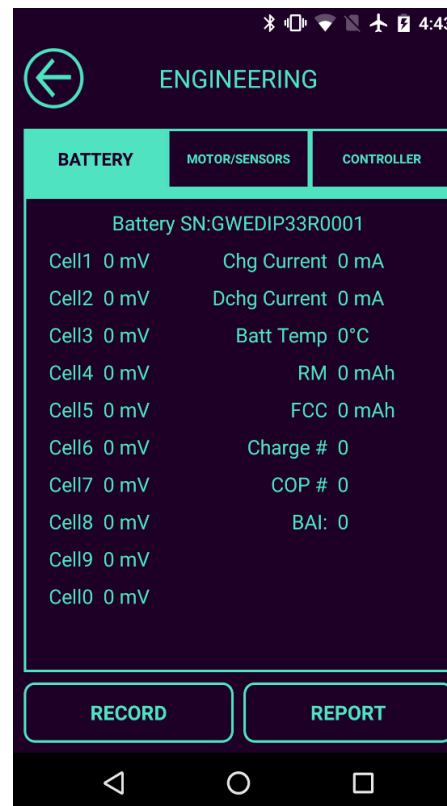

# GWAConnect APP

ibo-BLE1 Box  
(Bluetooth 4.0)

Main page

Engineering page

Engineering page