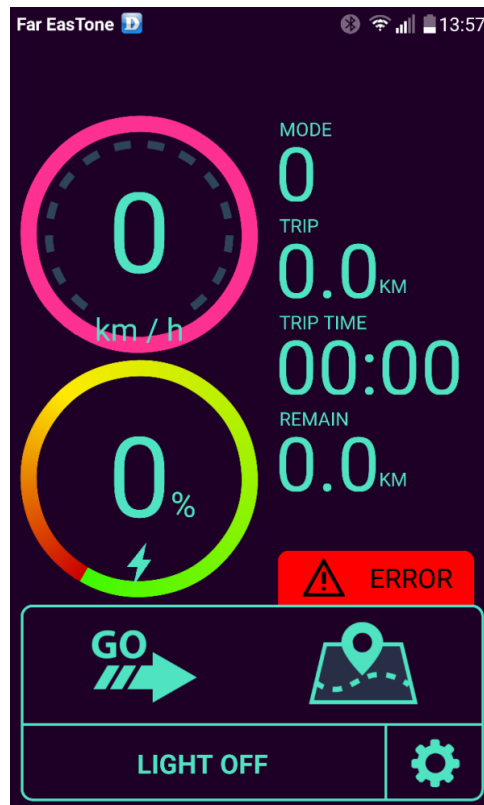

# GWAConnect APP

ibo-BLE1 Box  
(Bluetooth 4.0)

Main page

Engineering page

Engineering page