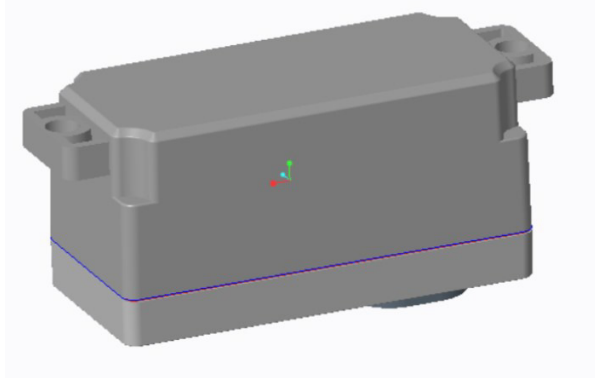

IoT – Fleet Management

- Built-in GPS + Blue tooth + GSM/3G + SIM card
- A built-in 18650 3.45Ah cell as a back-up power
- Size (mm): 108 L x 42 W x 44 H

TNT Box

Track and Trace